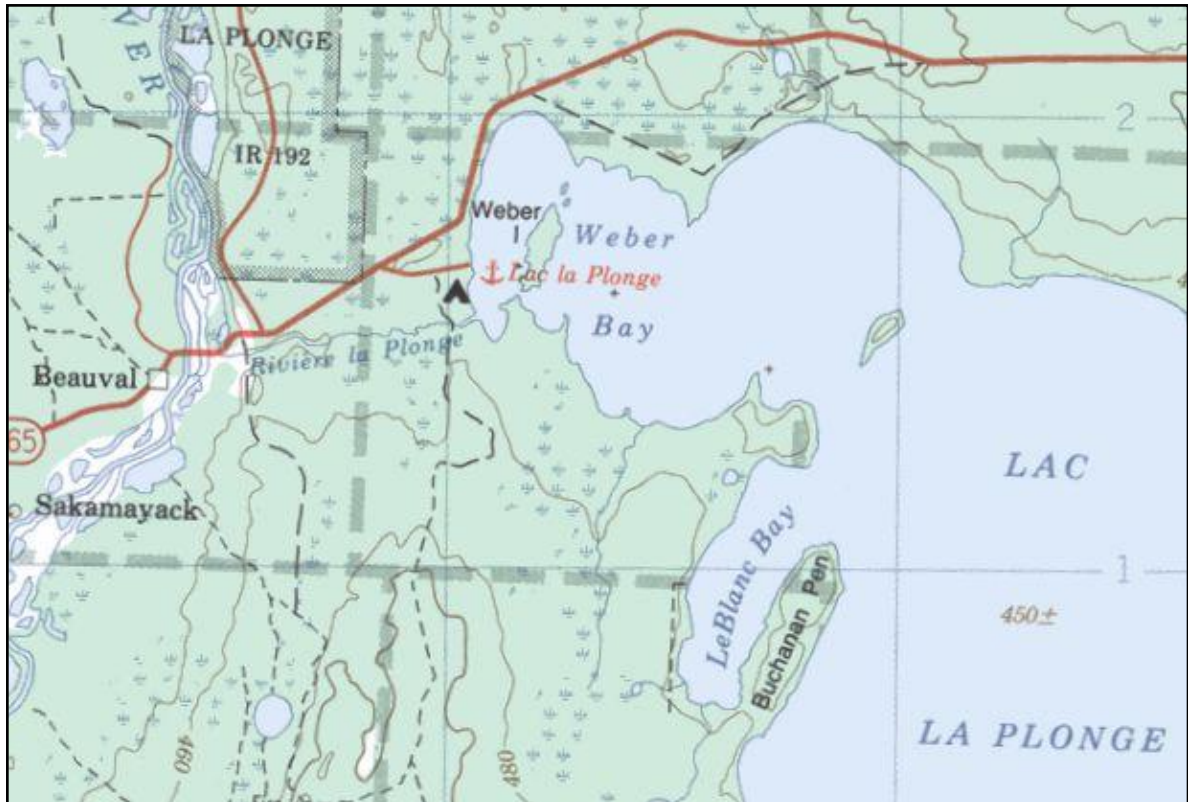

Saskatchewan Virtual War Memorial

In memory of
Flying Officer
Wilfred Earl Weber
who died on 5 Mar 1945

Map